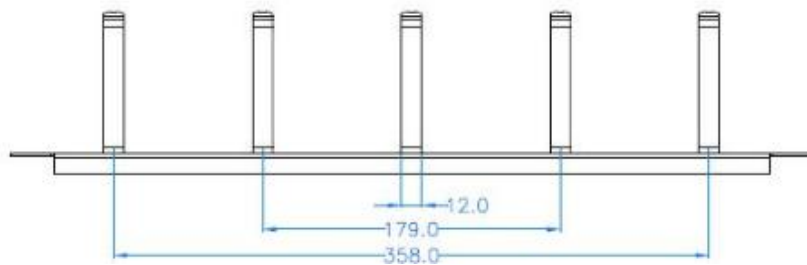

## NOTES:

1. MATERIAL : CARBON STEEL,T=1.0mm,POWDER COATING
2. BODY COLOR : BLACK
3. BURR : 0.05MM MAX

# Technical Data Sheet

Cable Management , Metal D-ring 1U

## Feature:

1. PANEL FRAME : CARBON STEEL,T=1.5mm,POWDER COATING
2. METAL BUCKLE : CARBON STEEL,T=2.0mm,POWDER COATING
3. BODY COLOR : BLACK
4. BURR : 0.05MM MAX