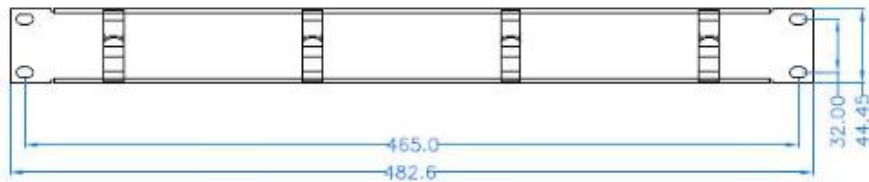

## NOTES:

1. MATERIAL : CARBON STEEL,T=1.0mm,POWDER COATING
2. BODY COLOR : BLACK
3. BURR : 0.05MM MAX

# Technical Data Sheet

Cable Management , Metal D-ring 1U

## Feature:

1. PANEL FRAME : CARBON STEEL,T=1.5mm,POWDER COATING
2. METAL BUCKLE : CARBON STEEL,T=2.0mm,POWDER COATING
3. BODY COLOR : BLACK
4. BURR : 0.05MM MAX