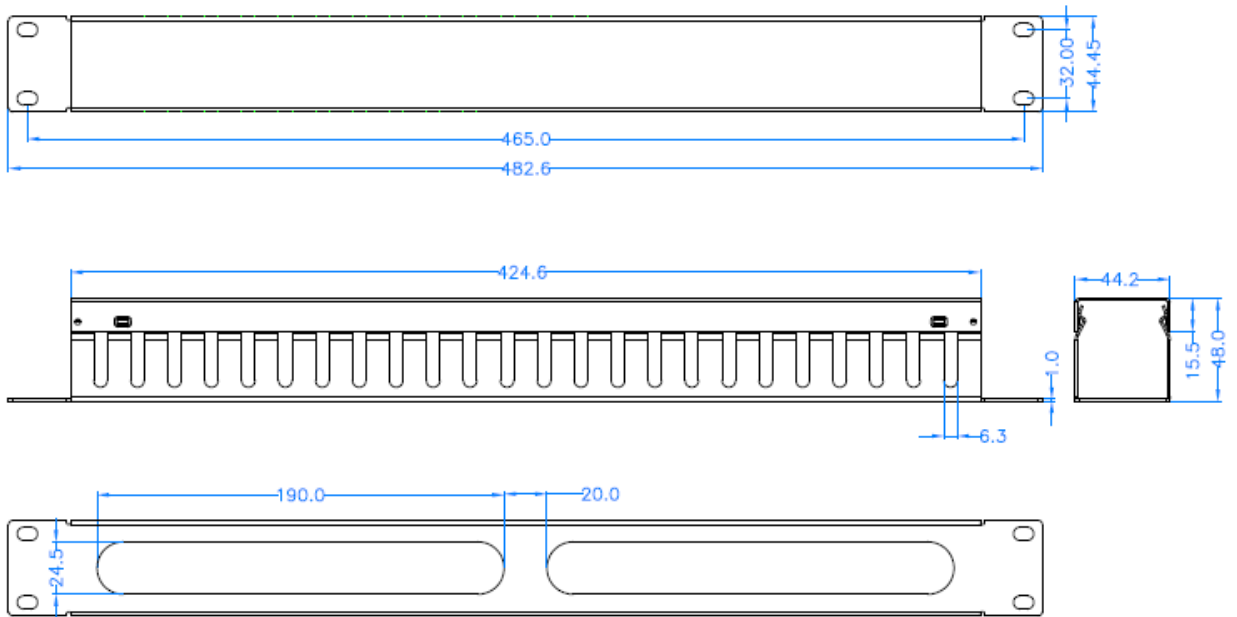

# Technical Data Sheet

Product name: Cable management 1U Metal

## NOTES:

1. MATERIAL : CARBON STEEL,T=1.0mm,POWDER COATING
2. BODY COLOR : BLACK
3. BURR : 0.05MM MAX

# Technical Data Sheet

Cable Management , Metal D-ring 1U

## Feature:

1. PANEL FRAME : CARBON STEEL,T=1.5mm,POWDER COATING
2. METAL BUCKLE : CARBON STEEL,T=2.0mm,POWDER COATING
3. BODY COLOR : BLACK
4. BURR : 0.05MM MAX