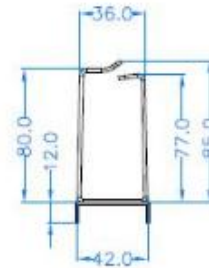

## NOTES:

1. MATERIAL : CARBON STEEL,T=1.0mm,POWDER COATING
2. BODY COLOR : BLACK
3. BURR : 0.05MM MAX

# Technical Data Sheet

Cable Management , Metal D-ring 1U

## Feature:

1. PANEL FRAME : CARBON STEEL,T=1.5mm,POWDER COATING
2. METAL BUCKLE : CARBON STEEL,T=2.0mm,POWDER COATING
3. BODY COLOR : BLACK
4. BURR : 0.05MM MAX