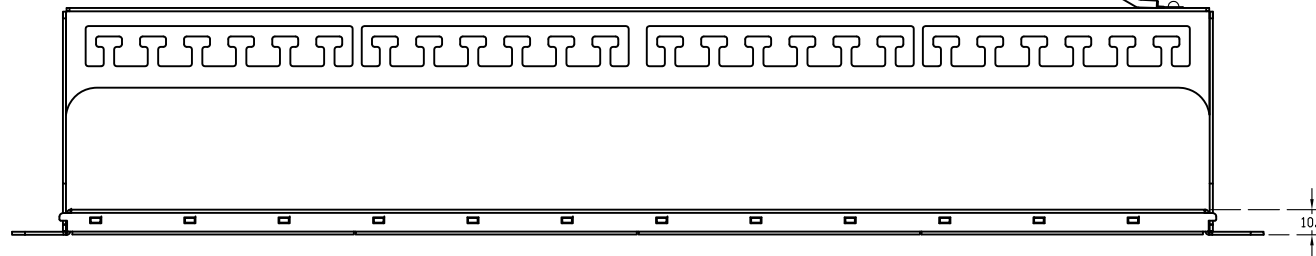

接地线长度为200

Material:
 Face Panel: 1.2mm/SPCC with Black color painting
 Back Panel and back bar with nickel plating.

TITLE:			 Shenzhen Copperled Technology Co.,Ltd		
	INCH	MM			
.X	.015	.30	TITLE: FTP Blank Patch Panel 1U 24 Port		
.XX	.010	.10			
.XXX	.005	.05			
DRAWN BY	MA		P/N: CL-F24P-BP04		
CHECK BY			SCALE	1:1	 REV
			UNIT	MM	
APPD BY			SHEET	1/1	DWG NO:
			DATE	2018/08/02	